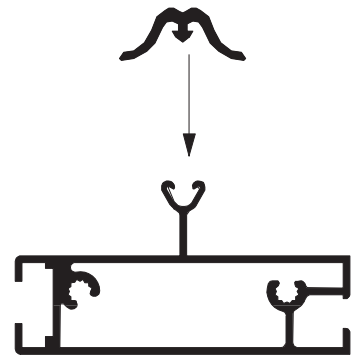

Single turning door right

Profile list Single Turning Door

ES. Nr.	Prof. Nr.	Description	Drawing	Pieces
37		Black cap		12 x
		Screw cilinder M5 x 40		1 x
129		Parker screw ø 4,8 x 19 mm		12 x
	37342	Doorprofile with lock		1 x
	37342	Doorprofile		1 x
		Cilinder for lock		1 x
		Black plate for cilinder		2 x
		Doorhandles		1 x
		Screw M4,2 x 25		6 x
	9916	Middle door		3 x
	11969	fill panel		
70		Doorbrush		1 x
107		Parker screw ø 4,8 x 16		2 x
		Screw Plates		6 x
115		Bolt M6 x 10 A2 sunk Head		12 x
		Hinges		3 x

B

A

B

Ø 3,5 mm