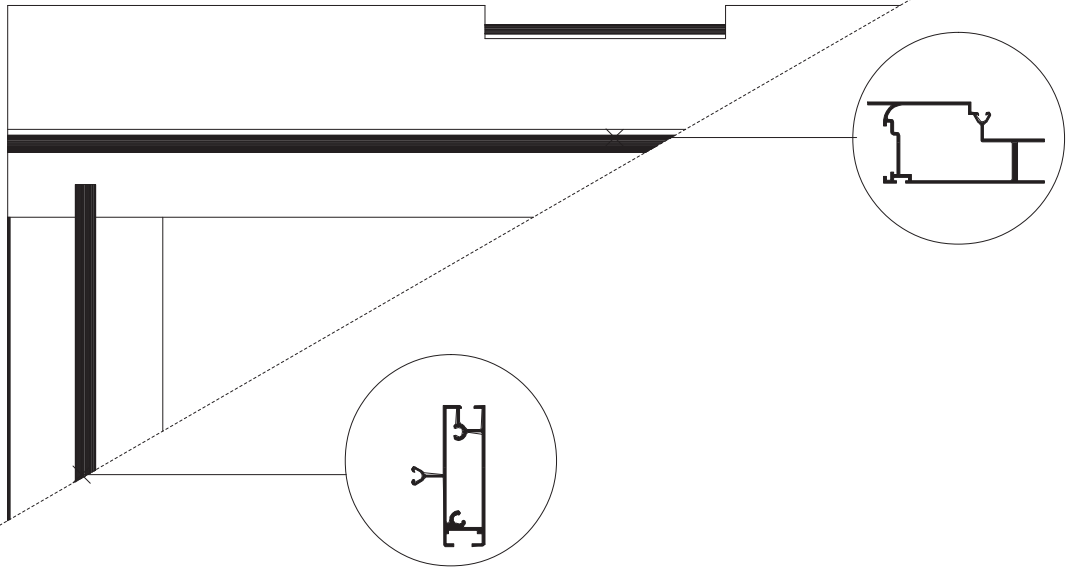

Single turning door right

Profile list Single Turning Door

ES. Nr.	Prof. Nr.	Description	Drawing	Pieces
37		Black cap		12 x
		Screw cilinder M5 x 40		1 x
129		Parker screw ø 4,8 x 19 mm		12 x
	37342	Doorprofile with lock		1 x
	37342	Doorprofile		1 x
		Cilinder for lock		1 x
		Black plate for cilinder		2 x
		Doorhandles		1 x
		Screw M4,2 x 25		6 x
	9916	Middle door		3 x
	11969	fill panel		
70		Doorbrush		1 x
107		Parker screw ø 4,8 x 16		2 x
		Screw Plates		6 x
115		Bolt M6 x 10 A2 sunk Head		12 x
		Hinges		3 x

B

A

B

Ø 3,5 mm