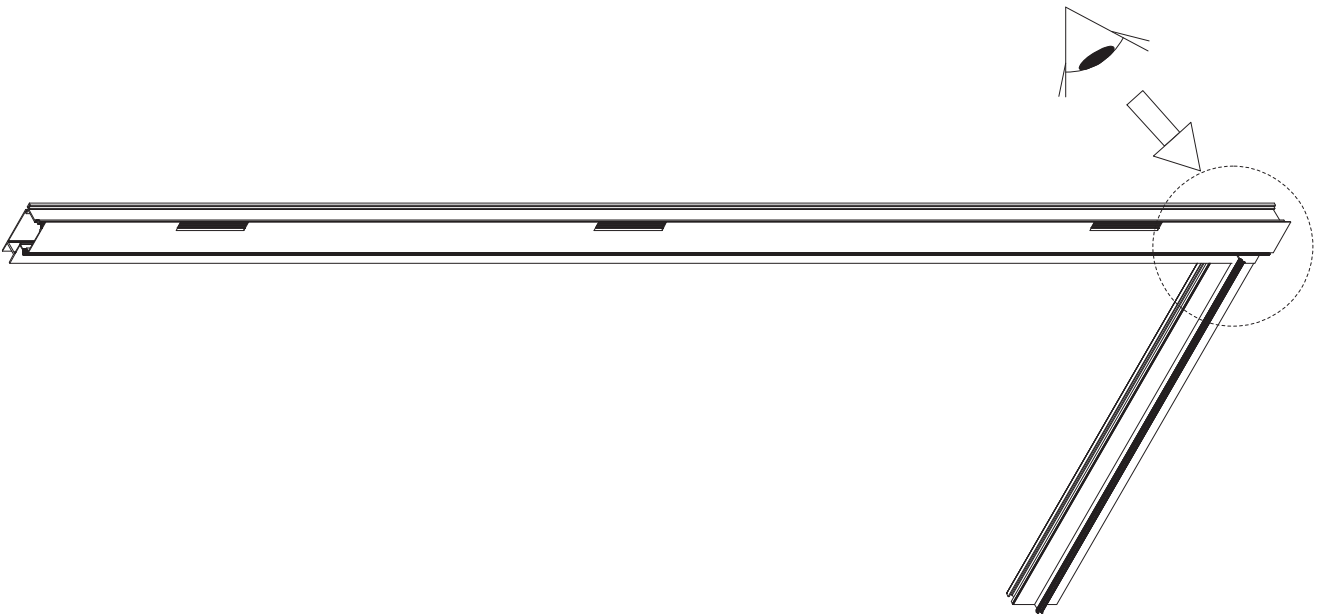

Single turning door right

Profile list Single Turning Door

ES. Nr.	Prof. Nr.	Description	Drawing	Pieces
37		Black cap		12 x
		Screw cilinder M5 x 40		1 x
129		Parker screw ø 4,8 x 19 mm		12 x
	37342	Doorprofile with lock		1 x
	37342	Doorprofile		1 x
		Cilinder for lock		1 x
		Black plate for cilinder		2 x
		Doorhandles		1 x
		Screw M4,2 x 25		6 x
	9916	Middle door		3 x
	11969	fill panel		
70		Doorbrush		1 x
107		Parker screw ø 4,8 x 16		2 x
		Screw Plates		6 x
115		Bolt M6 x 10 A2 sunk Head		12 x
		Hinges		3 x

B

A

B

Ø 3,5 mm