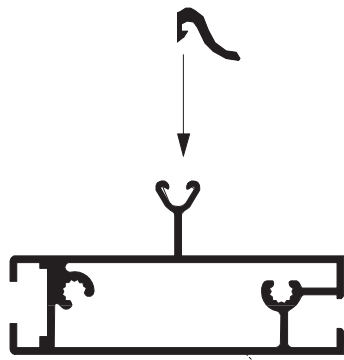

Single turning door right

Profile list Single Turning Door

ES. Nr.	Prof. Nr.	Description	Drawing	Pieces
37		Black cap		12 x
		Screw cilinder M5 x 40		1 x
129		Parker screw ø 4,8 x 19 mm		12 x
	37342	Doorprofile with lock		1 x
	37342	Doorprofile		1 x
		Cilinder for lock		1 x
		Black plate for cilinder		2 x
		Doorhandles		1 x
		Screw M4,2 x 25		6 x
	9916	Middle door		3 x
	11969	fill panel		
70		Doorbrush		1 x
107		Parker screw ø 4,8 x 16		2 x
		Screw Plates		6 x
115		Bolt M6 x 10 A2 sunk Head		12 x
		Hinges		3 x

B

A

B

Ø 3,5 mm