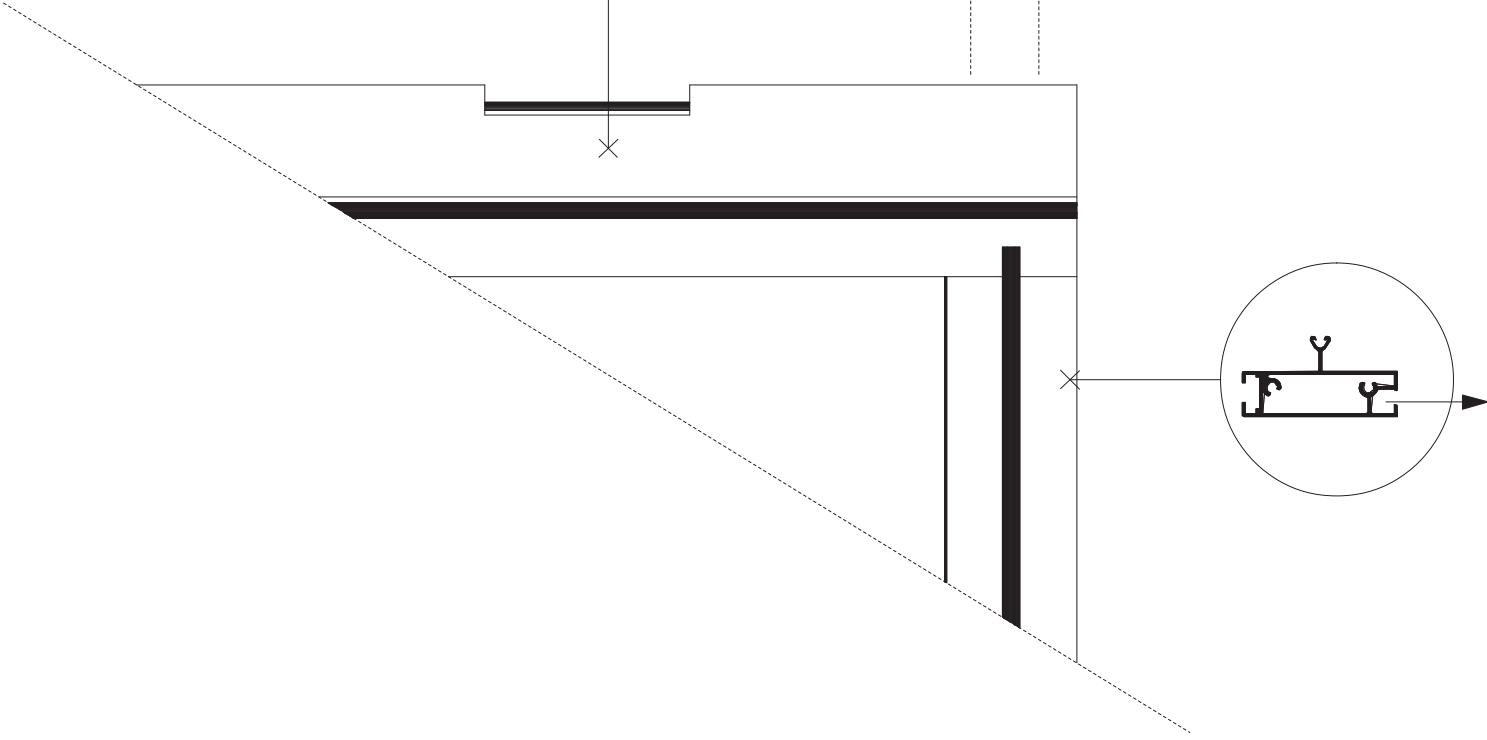

Single turning door right

Profile list Single Turning Door

ES. Nr.	Prof. Nr.	Description	Drawing	Pieces
37		Black cap		12 x
		Screw cilinder M5 x 40		1 x
129		Parker screw ø 4,8 x 19 mm		12 x
	37342	Doorprofile with lock		1 x
	37342	Doorprofile		1 x
		Cilinder for lock		1 x
		Black plate for cilinder		2 x
		Doorhandles		1 x
		Screw M4,2 x 25		6 x
	9916	Middle door		3 x
	11969	fill panel		
70		Doorbrush		1 x
107		Parker screw ø 4,8 x 16		2 x
		Screw Plates		6 x
115		Bolt M6 x 10 A2 sunk Head		12 x
		Hinges		3 x

B

A

B

Ø 3,5 mm