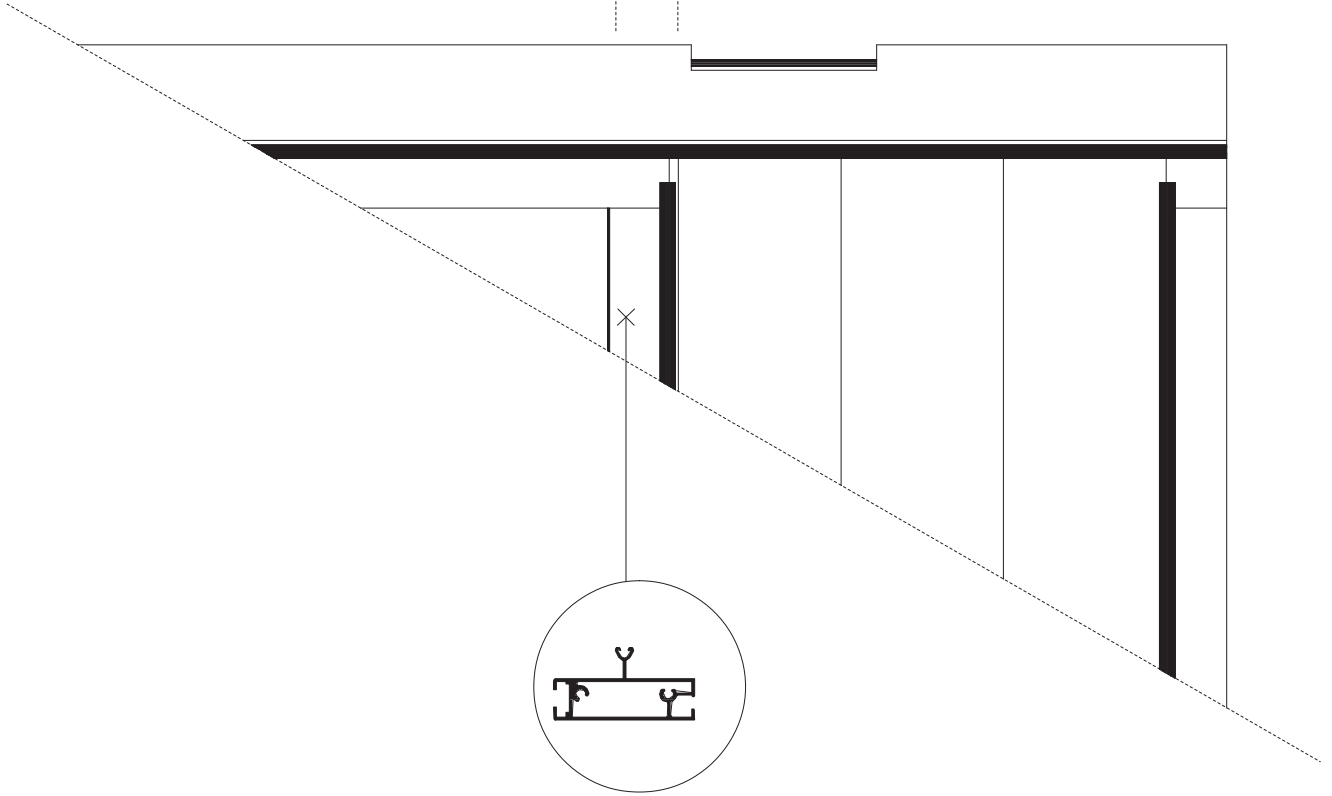

Single turning door right

Profile list Single Turning Door

ES. Nr.	Prof. Nr.	Description	Drawing	Pieces
37		Black cap		12 x
		Screw cilinder M5 x 40		1 x
129		Parker screw ø 4,8 x 19 mm		12 x
	37342	Doorprofile with lock		1 x
	37342	Doorprofile		1 x
		Cilinder for lock		1 x
		Black plate for cilinder		2 x
		Doorhandles		1 x
		Screw M4,2 x 25		6 x
	9916	Middle door		3 x
	11969	fill panel		
70		Doorbrush		1 x
107		Parker screw ø 4,8 x 16		2 x
		Screw Plates		6 x
115		Bolt M6 x 10 A2 sunk Head		12 x
		Hinges		3 x

B

A

B

Ø 3,5 mm