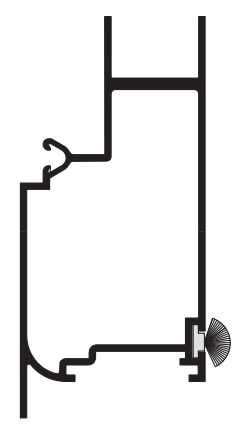

Single turning door right

Profile list Single Turning Door

ES. Nr.	Prof. Nr.	Description	Drawing	Pieces
37		Black cap		12 x
		Screw cilinder M5 x 40		1 x
129		Parker screw ø 4,8 x 19 mm		12 x
	37342	Doorprofile with lock		1 x
	37342	Doorprofile		1 x
		Cilinder for lock		1 x
		Black plate for cilinder		2 x
		Doorhandles		1 x
		Screw M4,2 x 25		6 x
	9916	Middle door		3 x
	11969	fill panel		
70		Doorbrush		1 x
107		Parker screw ø 4,8 x 16		2 x
		Screw Plates		6 x
115		Bolt M6 x 10 A2 sunk Head		12 x
		Hinges		3 x

B

A

B

Ø 3,5 mm