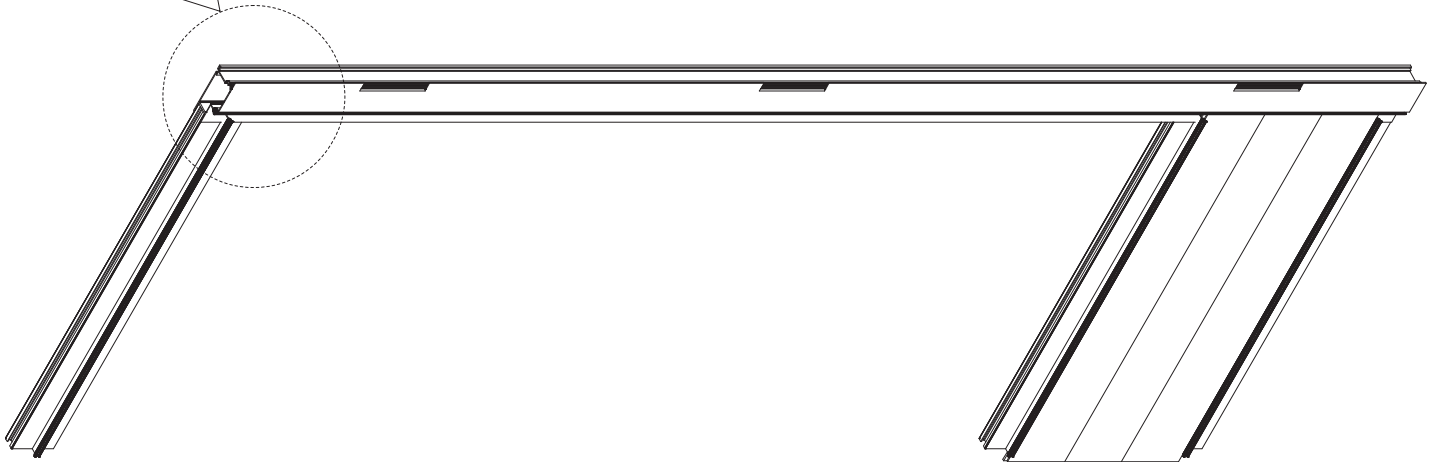

Single turning door right

Profile list Single Turning Door

ES. Nr.	Prof. Nr.	Description	Drawing	Pieces
37		Black cap		12 x
		Screw cilinder M5 x 40		1 x
129		Parker screw ø 4,8 x 19 mm		12 x
	37342	Doorprofile with lock		1 x
	37342	Doorprofile		1 x
		Cilinder for lock		1 x
		Black plate for cilinder		2 x
		Doorhandles		1 x
		Screw M4,2 x 25		6 x
	9916	Middle door		3 x
	11969	fill panel		
70		Doorbrush		1 x
107		Parker screw ø 4,8 x 16		2 x
		Screw Plates		6 x
115		Bolt M6 x 10 A2 sunk Head		12 x
		Hinges		3 x

B

A

B

Ø 3,5 mm