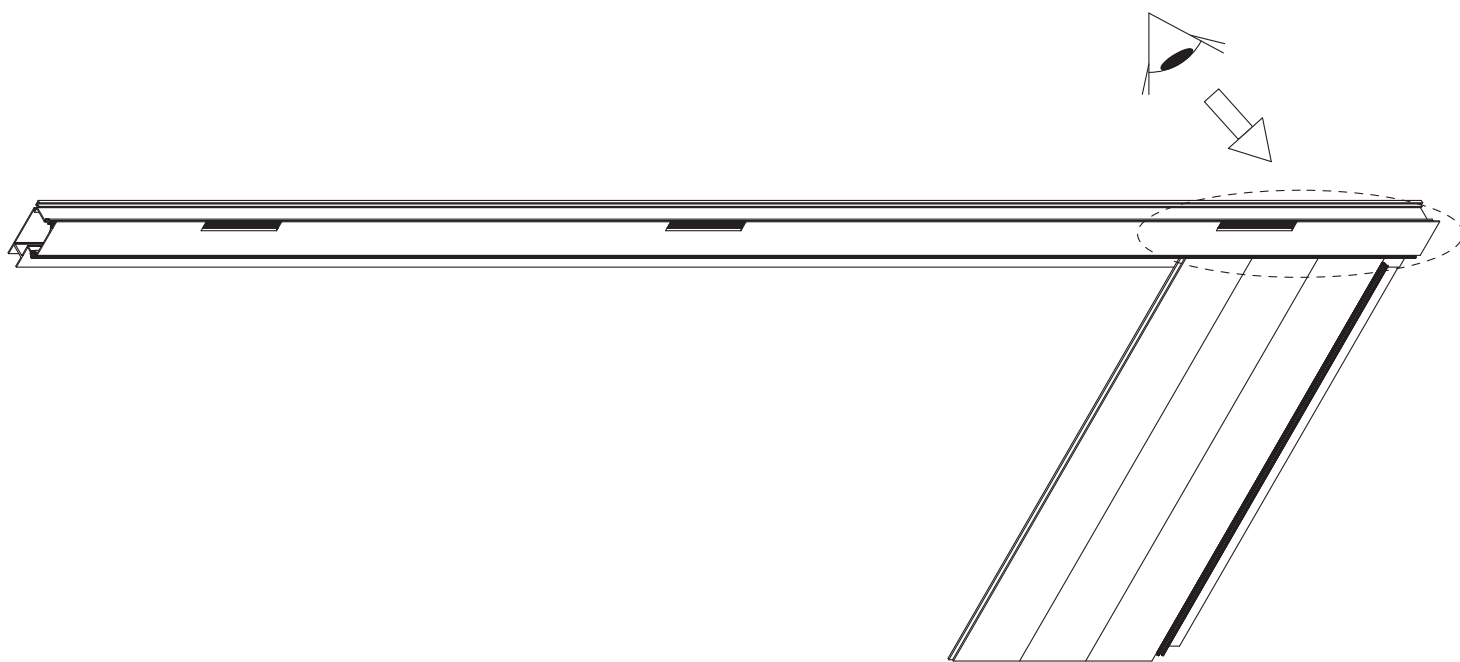

Single turning door right

Profile list Single Turning Door

ES. Nr.	Prof. Nr.	Description	Drawing	Pieces
37		Black cap		12 x
		Screw cilinder M5 x 40		1 x
129		Parker screw ø 4,8 x 19 mm		12 x
	37342	Doorprofile with lock		1 x
	37342	Doorprofile		1 x
		Cilinder for lock		1 x
		Black plate for cilinder		2 x
		Doorhandles		1 x
		Screw M4,2 x 25		6 x
	9916	Middle door		3 x
	11969	fill panel		
70		Doorbrush		1 x
107		Parker screw ø 4,8 x 16		2 x
		Screw Plates		6 x
115		Bolt M6 x 10 A2 sunk Head		12 x
		Hinges		3 x

B

A

B

Ø 3,5 mm