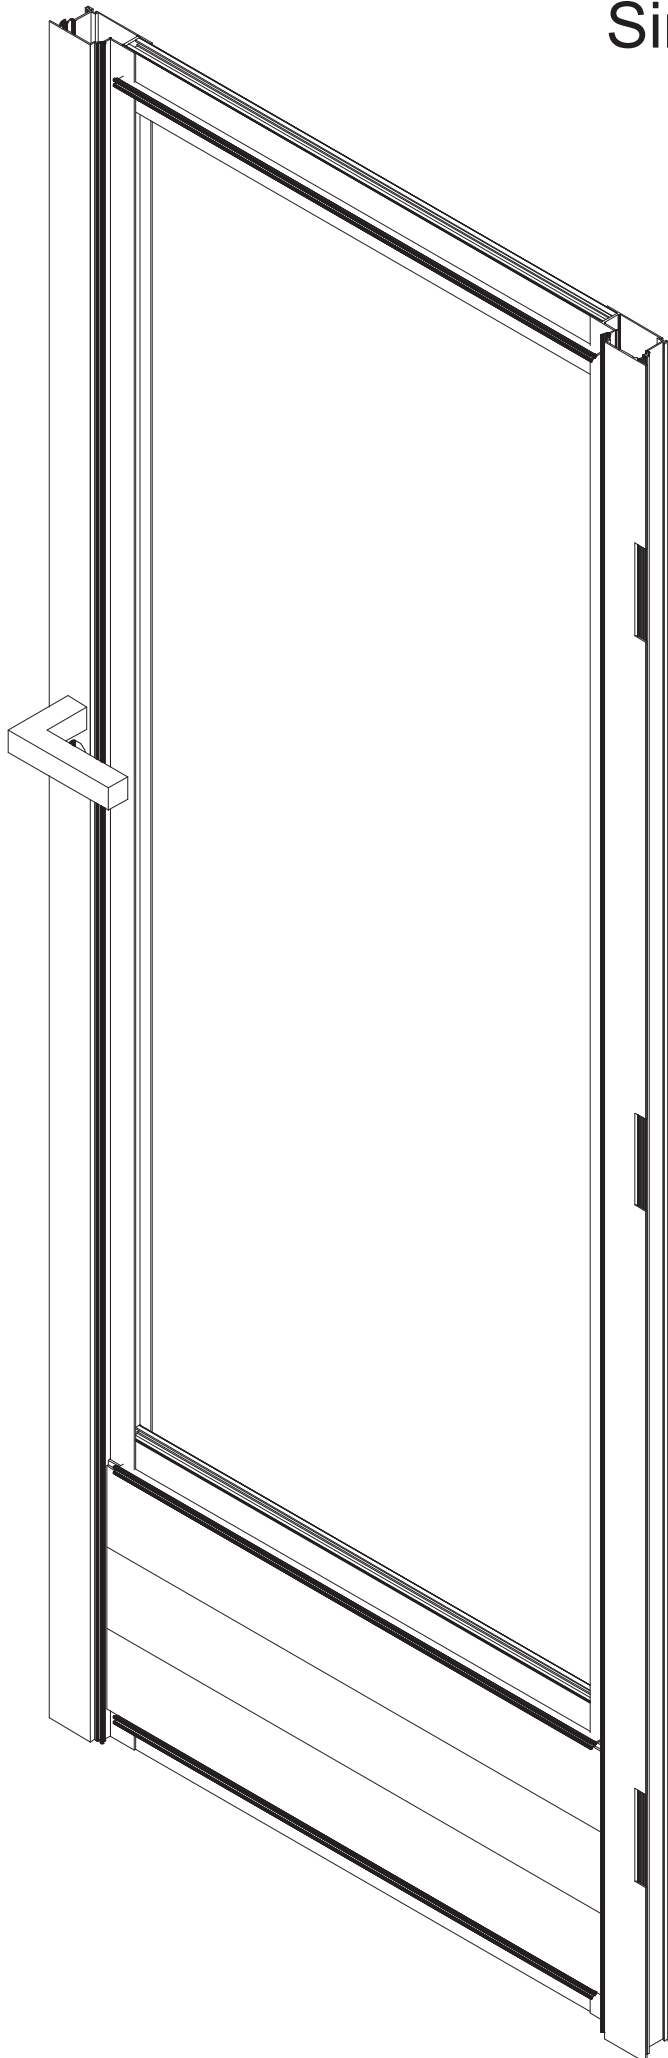

Single turning door right

Profile list Single Turning Door

ES. Nr.	Prof. Nr.	Description	Drawing	Pieces
37		Black cap		12 x
		Screw cilinder M5 x 40		1 x
129		Parker screw ø 4,8 x 19 mm		12 x
	37342	Doorprofile with lock		1 x
	37342	Doorprofile		1 x
		Cilinder for lock		1 x
		Black plate for cilinder		2 x
		Doorhandles		1 x
		Screw M4,2 x 25		6 x
	9916	Middle door		3 x
	11969	fill panel		
70		Doorbrush		1 x
107		Parker screw ø 4,8 x 16		2 x
		Screw Plates		6 x
115		Bolt M6 x 10 A2 sunk Head		12 x
		Hinges		3 x

B

A

B

Ø 3,5 mm