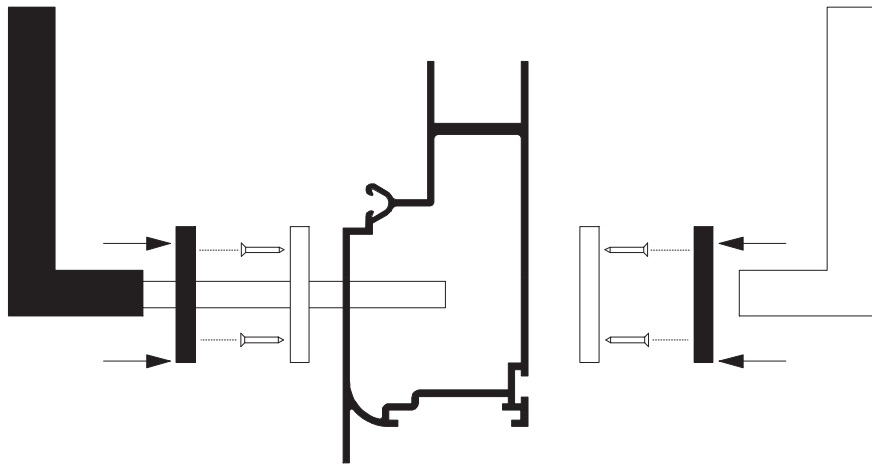

Single turning door right

Profile list Single Turning Door

ES. Nr.	Prof. Nr.	Description	Drawing	Pieces
37		Black cap		12 x
		Screw cilinder M5 x 40		1 x
129		Parker screw ø 4,8 x 19 mm		12 x
	37342	Doorprofile with lock		1 x
	37342	Doorprofile		1 x
		Cilinder for lock		1 x
		Black plate for cilinder		2 x
		Doorhandles		1 x
		Screw M4,2 x 25		6 x
	9916	Middle door		3 x
	11969	fill panel		
70		Doorbrush		1 x
107		Parker screw ø 4,8 x 16		2 x
		Screw Plates		6 x
115		Bolt M6 x 10 A2 sunk Head		12 x
		Hinges		3 x

B

A

B

Ø 3,5 mm