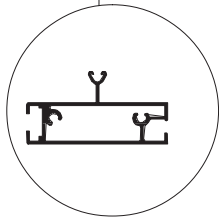

Single turning door right

Profile list Single Turning Door

ES. Nr.	Prof. Nr.	Description	Drawing	Pieces
37		Black cap		12 x
		Screw cilinder M5 x 40		1 x
129		Parker screw ø 4,8 x 19 mm		12 x
	37342	Doorprofile with lock		1 x
	37342	Doorprofile		1 x
		Cilinder for lock		1 x
		Black plate for cilinder		2 x
		Doorhandles		1 x
		Screw M4,2 x 25		6 x
	9916	Middle door		3 x
	11969	fill panel		
70		Doorbrush		1 x
107		Parker screw ø 4,8 x 16		2 x
		Screw Plates		6 x
115		Bolt M6 x 10 A2 sunk Head		12 x
		Hinges		3 x

B

A

B

Ø 3,5 mm