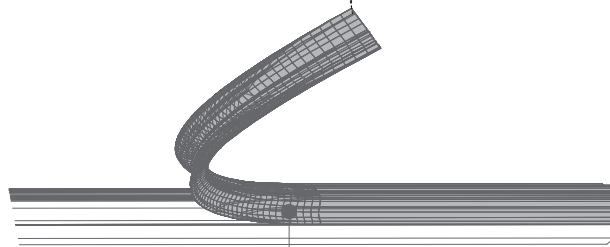

Single turning door right

Profile list Single Turning Door

ES. Nr.	Prof. Nr.	Description	Drawing	Pieces
37		Black cap		12 x
		Screw cilinder M5 x 40		1 x
129		Parker screw ø 4,8 x 19 mm		12 x
	37342	Doorprofile with lock		1 x
	37342	Doorprofile		1 x
		Cilinder for lock		1 x
		Black plate for cilinder		2 x
		Doorhandles		1 x
		Screw M4,2 x 25		6 x
	9916	Middle door		3 x
	11969	fill panel		
70		Doorbrush		1 x
107		Parker screw ø 4,8 x 16		2 x
		Screw Plates		6 x
115		Bolt M6 x 10 A2 sunk Head		12 x
		Hinges		3 x

B

A

B

Ø 3,5 mm