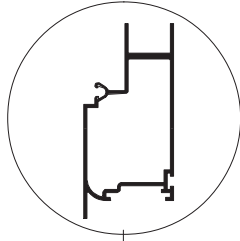

Single turning door right

Profile list Single Turning Door

ES. Nr.	Prof. Nr.	Description	Drawing	Pieces
37		Black cap		12 x
		Screw cilinder M5 x 40		1 x
129		Parker screw ø 4,8 x 19 mm		12 x
	37342	Doorprofile with lock		1 x
	37342	Doorprofile		1 x
		Cilinder for lock		1 x
		Black plate for cilinder		2 x
		Doorhandles		1 x
		Screw M4,2 x 25		6 x
	9916	Middle door		3 x
	11969	fill panel		
70		Doorbrush		1 x
107		Parker screw ø 4,8 x 16		2 x
		Screw Plates		6 x
115		Bolt M6 x 10 A2 sunk Head		12 x
		Hinges		3 x

B

A

B

Ø 3,5 mm