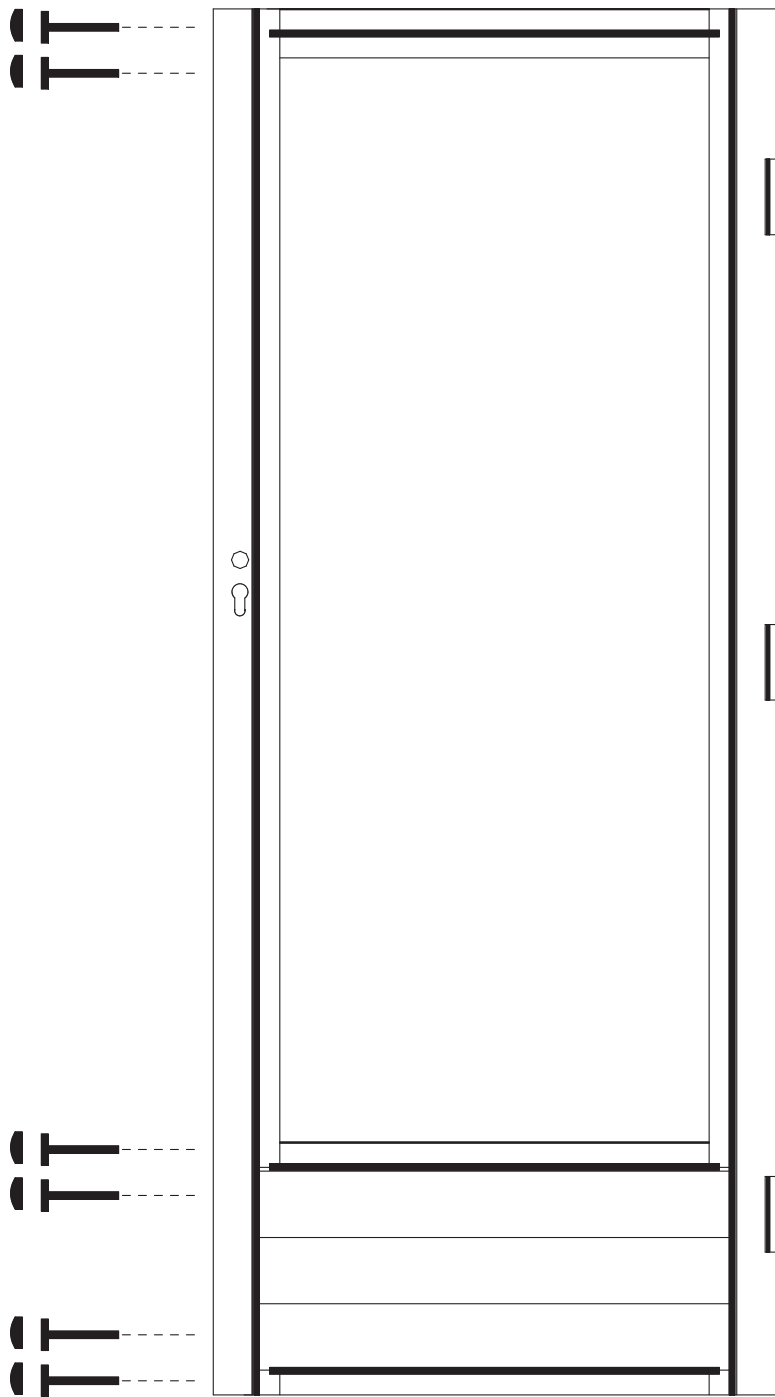

Single turning door right

Profile list Single Turning Door

ES. Nr.	Prof. Nr.	Description	Drawing	Pieces
37		Black cap		12 x
		Screw cilinder M5 x 40		1 x
129		Parker screw ø 4,8 x 19 mm		12 x
	37342	Doorprofile with lock		1 x
	37342	Doorprofile		1 x
		Cilinder for lock		1 x
		Black plate for cilinder		2 x
		Doorhandles		1 x
		Screw M4,2 x 25		6 x
	9916	Middle door		3 x
	11969	fill panel		
70		Doorbrush		1 x
107		Parker screw ø 4,8 x 16		2 x
		Screw Plates		6 x
115		Bolt M6 x 10 A2 sunk Head		12 x
		Hinges		3 x

B

A

B

Ø 3,5 mm