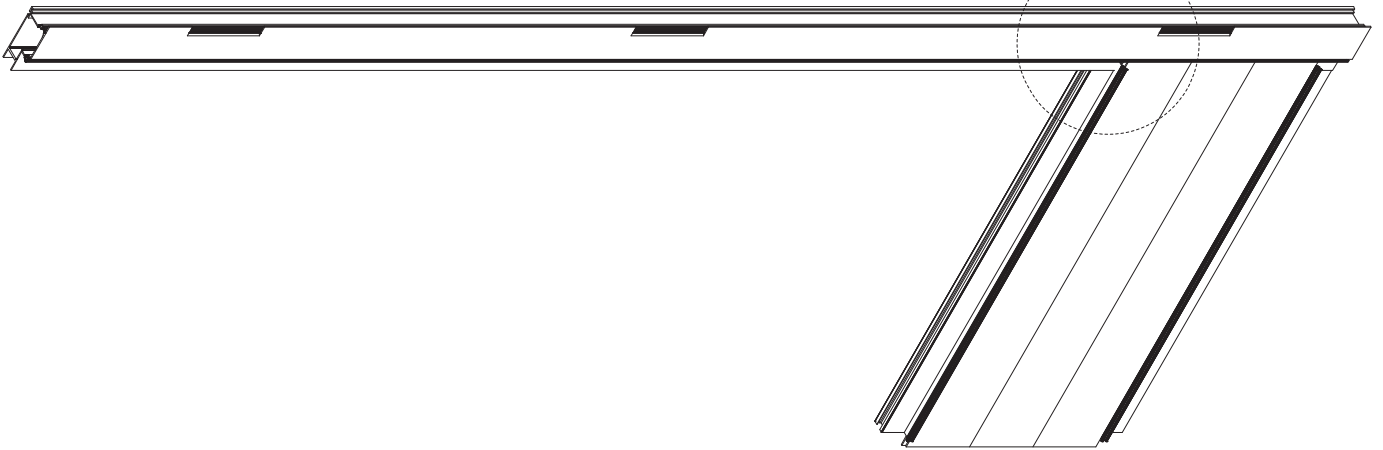

Single turning door right

Profile list Single Turning Door

ES. Nr.	Prof. Nr.	Description	Drawing	Pieces
37		Black cap		12 x
		Screw cilinder M5 x 40		1 x
129		Parker screw ø 4,8 x 19 mm		12 x
	37342	Doorprofile with lock		1 x
	37342	Doorprofile		1 x
		Cilinder for lock		1 x
		Black plate for cilinder		2 x
		Doorhandles		1 x
		Screw M4,2 x 25		6 x
	9916	Middle door		3 x
	11969	fill panel		
70		Doorbrush		1 x
107		Parker screw ø 4,8 x 16		2 x
		Screw Plates		6 x
115		Bolt M6 x 10 A2 sunk Head		12 x
		Hinges		3 x

B

A

B

Ø 3,5 mm