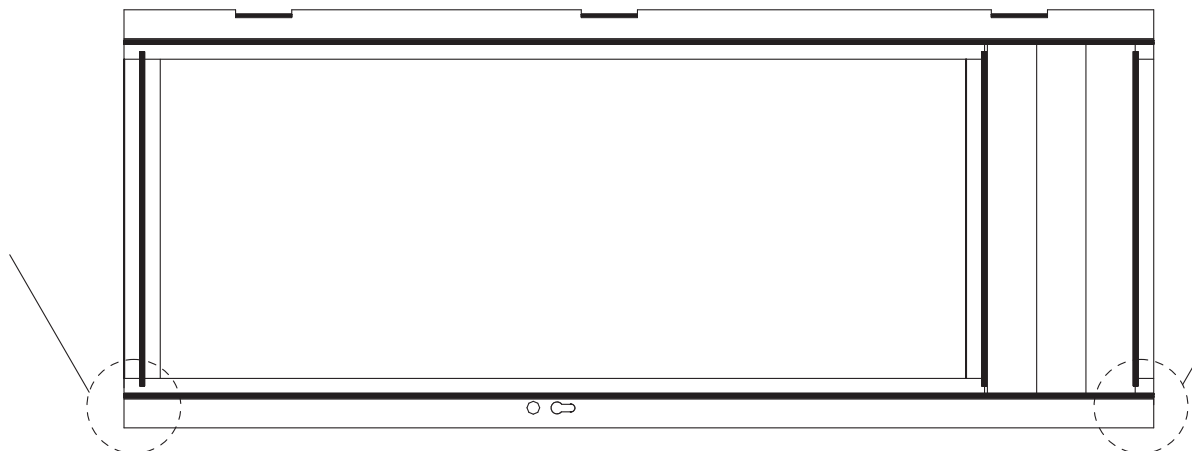

Single turning door right

Profile list Single Turning Door

ES. Nr.	Prof. Nr.	Description	Drawing	Pieces
37		Black cap		12 x
		Screw cilinder M5 x 40		1 x
129		Parker screw ø 4,8 x 19 mm		12 x
	37342	Doorprofile with lock		1 x
	37342	Doorprofile		1 x
		Cilinder for lock		1 x
		Black plate for cilinder		2 x
		Doorhandles		1 x
		Screw M4,2 x 25		6 x
	9916	Middle door		3 x
	11969	fill panel		
70		Doorbrush		1 x
107		Parker screw ø 4,8 x 16		2 x
		Screw Plates		6 x
115		Bolt M6 x 10 A2 sunk Head		12 x
		Hinges		3 x

B

A

B

Ø 3,5 mm